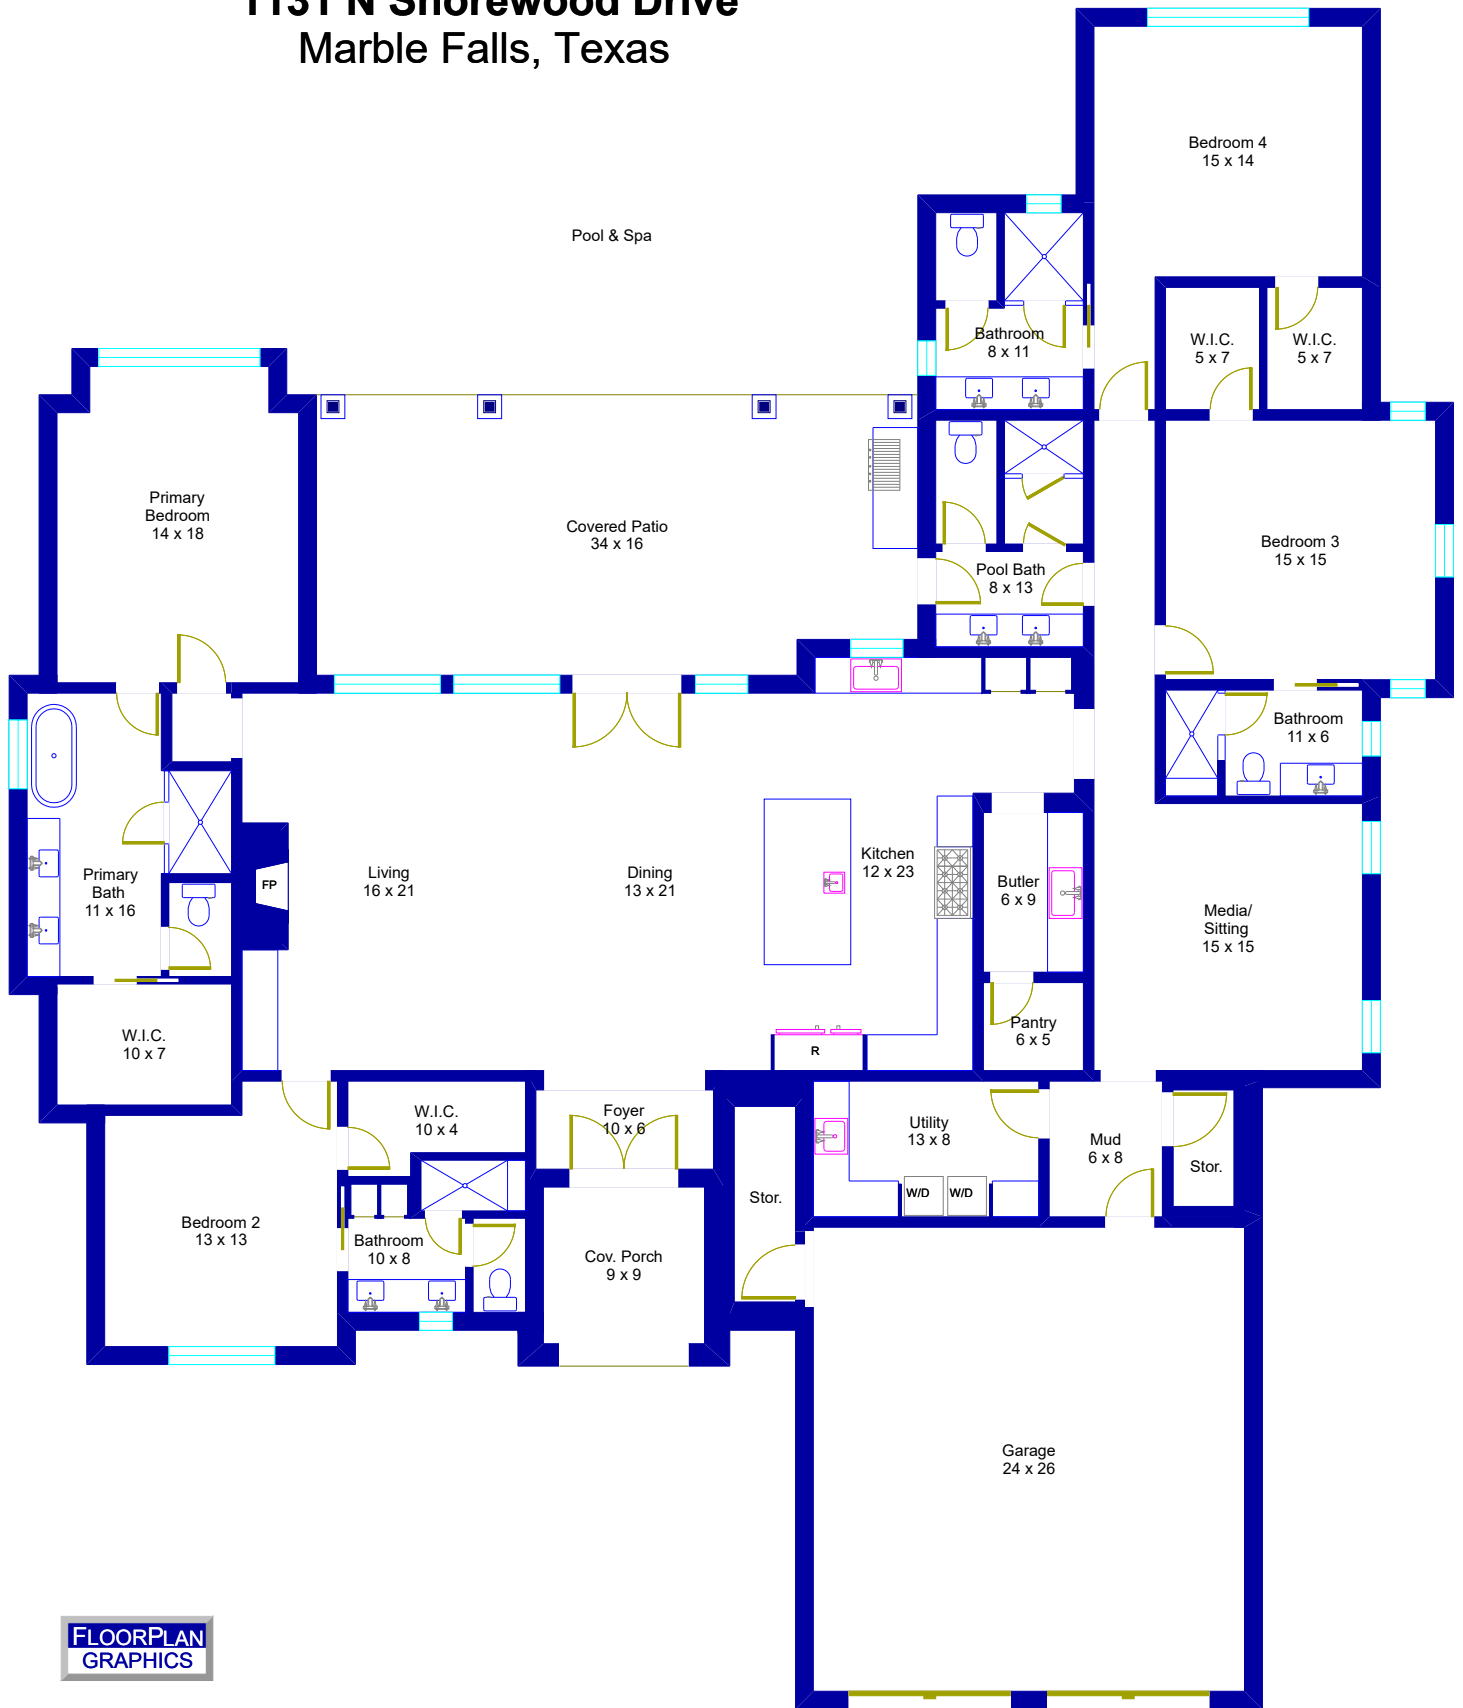

1131 N Shorewood Drive Marble Falls, Texas

© Floor Plan Graphics LLC 2026. This floor plan is an artistic rendering only. All dimensions are approximate. Floor Plan Graphics LLC, Horseshoe Bay One and Moreland Properties make no representation or warranty as to this rendering's accuracy and no measurements or dimensions should be relied upon without independent verification. This floor plan, including all associated square footage data and materials, is the exclusive property of Floor Plan Graphics LLC and is protected by applicable intellectual property laws.